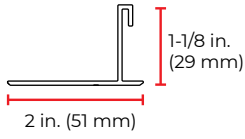

Closures and Closure Mounts

2-in. closure

4-in. closure

3-in. closure

5-in. closure

Closure mount with tile support

Closure mount

Side Channels

1-5/16 in. (33 mm) side channel. GLASS

2-1/2 in. (64mm) side channel with exposed hemtube and light seal for shades over 8 ft. 0 in. (2.4m).

2-5/8 in. (67mm) or 5 in. (127mm) center channel, surface mounted