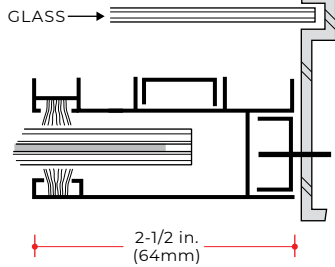

Closures and Closure Mounts

2-in. closure

4-in. closure

3-in. closure

5-in. closure

Closure mount with tile support

Closure mount

Side Channels

1-5/16 in. (33 mm) side channel. GLASS

2-1/2 in. (64mm) side channel with exposed hemtube and light seal for shades over 8 ft. 0 in. (2.4m).

2-5/8 in. (67mm) or 5 in. (127mm) center channel, surface mounted