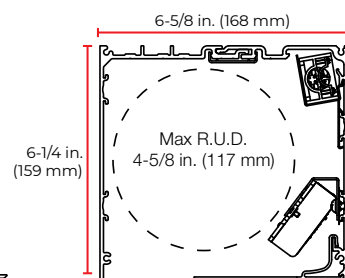

4166 ElectroPocket