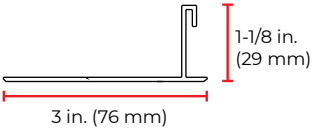

Closures and Closure Mounts

2-in. closure

4-in. closure

3-in. closure

5-in. closure

Closure mount with tile support

Closure mount

Side Channels

1-5/16 in. (33 mm) side channel. GLASS

2-1/2 in. (64mm) side channel with exposed hemtube and light seal for shades over 8 ft. 0 in. (2.4m).

2-5/8 in. (67mm) or 5 in. (127mm) center channel, surface mounted