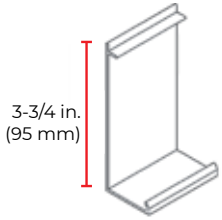

Fascia

Mecho Slimline

BK, CA, CW, GR, QB, WH