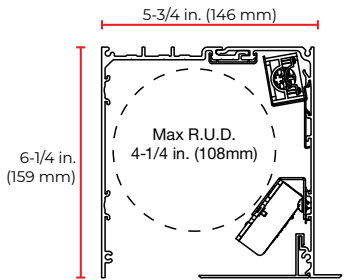

4155 ElectroPocket®