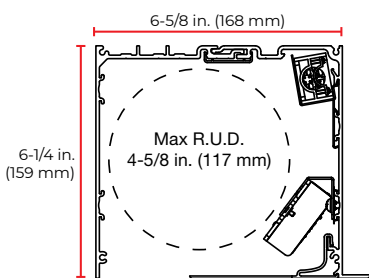

4165 ElectroPocket