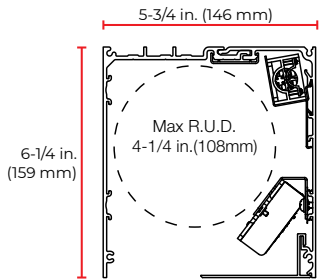

4156 ElectroPocket