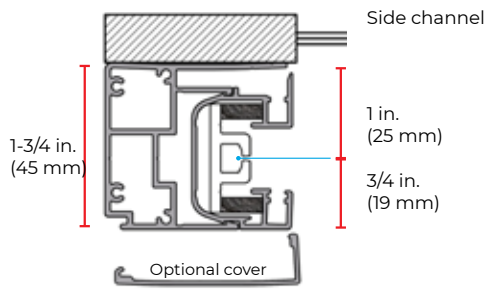

ShadeLoc Side Channels

Black (BK)	White (WH)	Clear Anodized (CA)	Quaker Bronze (QB)	Mill Untreated (for custom colors)

Available Side Channel Colors