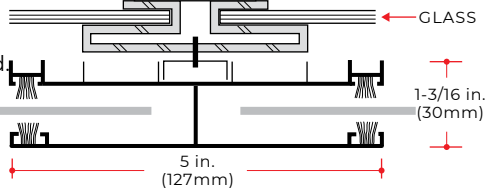

5 in. (127mm) center channel, surface mounted