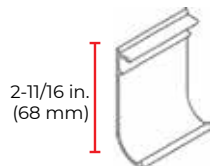

UrbanShade Round