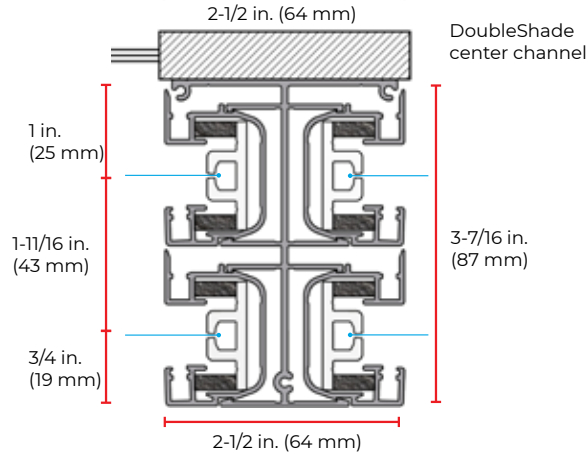

ShadeLoc Side Channels

Black (BK)	White (WH)	Clear Anodized (CA)	Quaker Bronze (QB)	Mill Untreated (for custom colors)

Available Side Channel Colors