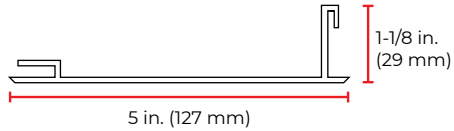

Closures and Closure Mounts

2-in. closure

4-in. closure

3-in. closure

5-in. closure

Closure mount with tile support

Closure mount

Side Channels

1-5/16 in. (33 mm) side channel. GLASS

2-1/2 in. (64mm) side channel with exposed hemtube and light seal for shades over 8 ft. 0 in. (2.4m).

2-5/8 in. (67mm) or 5 in. (127mm) center channel, surface mounted