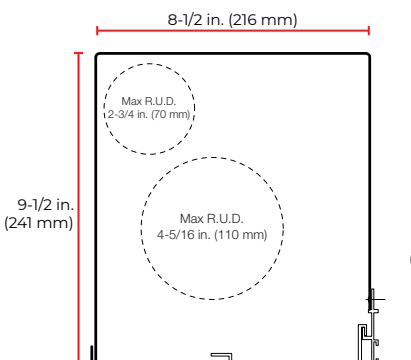

5113 Pocket