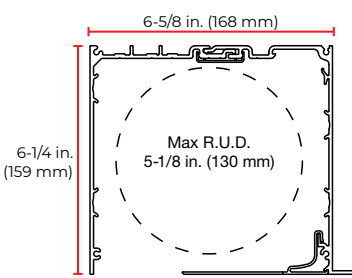

4167 Standard Pocket