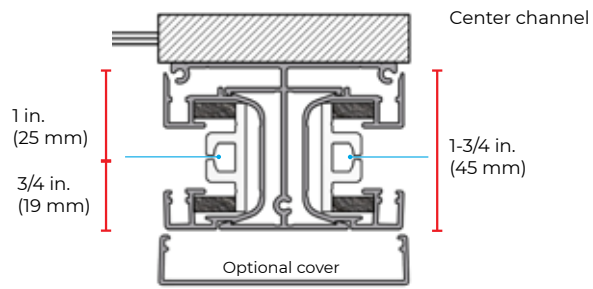

ShadeLoc Side Channels

Black (BK)	White (WH)	Clear Anodized (CA)	Quaker Bronze (QB)	Mill Untreated (for custom colors)

Available Side Channel Colors