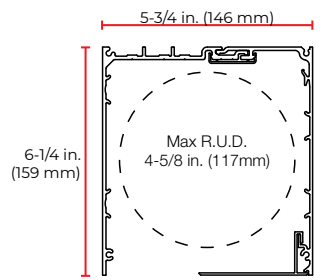

4158 Standard Pocket