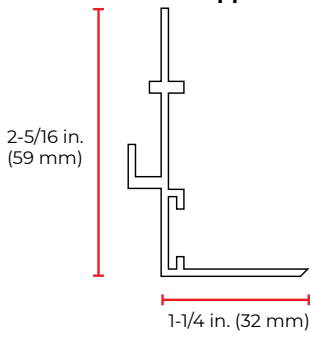

Closures and Closure Mounts

2-in. closure

4-in. closure

3-in. closure

5-in. closure

Closure mount with tile support

Closure mount

Side Channels

1-5/16 in. (33 mm) side channel. GLASS

2-1/2 in. (64mm) side channel with exposed hemtube and light seal for shades over 8 ft. 0 in. (2.4m).

2-5/8 in. (67mm) or 5 in. (127mm) center channel, surface mounted