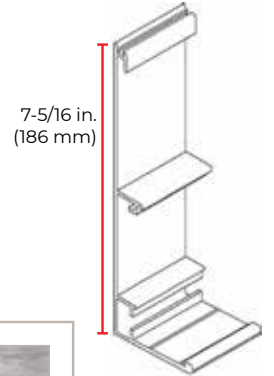

Electro/2 Extended

BK, CA, GR, QB, WH

Black (BK)	Alabaster (AL)	White (WH)	Clear Anodized (CA)	Quaker Bronze (QB)	Colonial White (CW)	Grey (GR)	Mill Untreated (for custom colors)

Available Fascia Colors