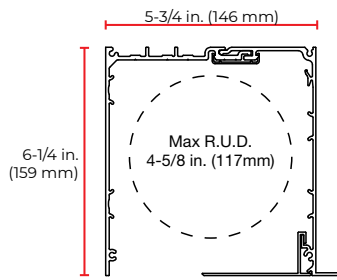

4157 Standard Pocket