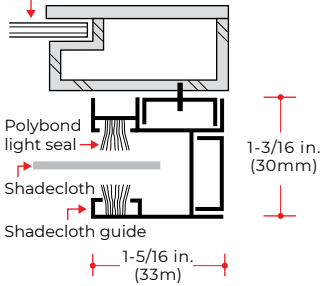

Closures and Closure Mounts

2-in. closure

4-in. closure

3-in. closure

5-in. closure

Closure mount with tile support

Closure mount

Side Channels

1-5/16 in. (33 mm) side channel. GLASS

2-1/2 in. (64mm) side channel with exposed hemtube and light seal for shades over 8 ft. 0 in. (2.4m).

2-5/8 in. (67mm) or 5 in. (127mm) center channel, surface mounted