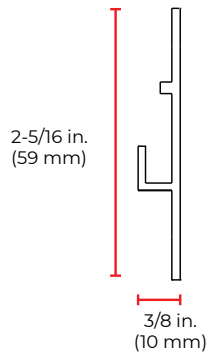

Closures and Closure Mounts

2-in. closure

4-in. closure

3-in. closure

5-in. closure

Closure mount with tile support

Closure mount

Side Channels

1-5/16 in. (33 mm) side channel. GLASS

2-1/2 in. (64mm) side channel with exposed hemtube and light seal for shades over 8 ft. 0 in. (2.4m).

2-5/8 in. (67mm) or 5 in. (127mm) center channel, surface mounted