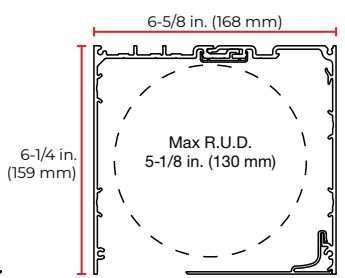

4168 Standard Pocket