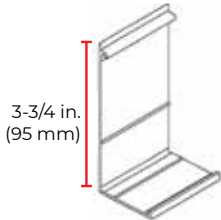

Mecho/5 Square

BK, CA, CW, GR, QB, WH, AL