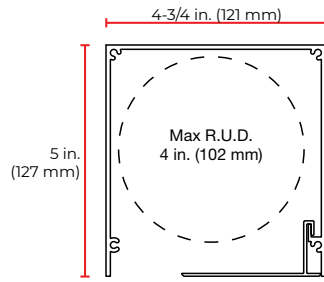

4133 Pocket