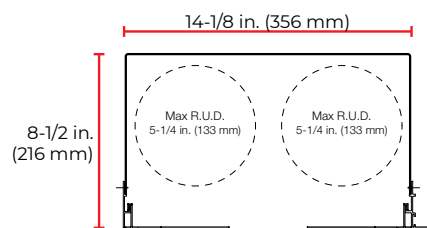

7113 DoubleShade® Pocket

Custom-sized pockets also available.
estimating@mechoshade.com

All pockets shown are available with or without tile support.