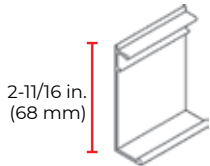

UrbanShade Fascia

UrbanShade Square