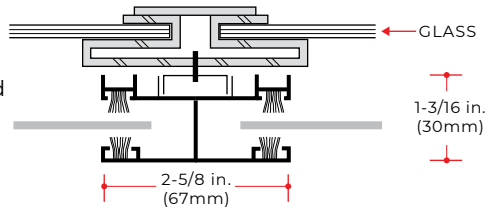

Closures and Closure Mounts

2-in. closure

4-in. closure

3-in. closure

5-in. closure

Closure mount with tile support

Closure mount

Side Channels

1-5/16 in. (33 mm) side channel. GLASS

2-1/2 in. (64mm) side channel with exposed hemtube and light seal for shades over 8 ft. 0 in. (2.4m).

2-5/8 in. (67mm) or 5 in. (127mm) center channel, surface mounted