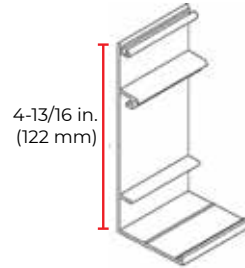

Electro/2 Mecho/5 Extended

BK, CA, CW, GR, QB, WH