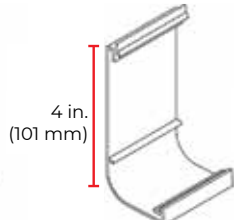

1-5/16 in. (33 mm) side channel. GLASS

2-1/2 in. (64mm) side channel with exposed hemtube and light seal for shades over 8 ft. 0 in. (2.4m).

2-5/8 in. (67mm) or 5 in. (127mm) center channel, surface mounted

BK, CA, CW, GR, QB, WH

Mecho/5 Square

BK, CA, CW, GR, QB, WH, AL

Mecho/5 Round

BK, CA, CW, GR, QB, WH, AL

Mecho/5 Reverse Roll

BK, CA, CW, GR, QB, WH

Electro/2 Mecho/5 Extended