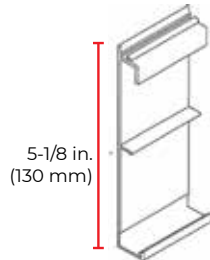

UrbanShade Double Square