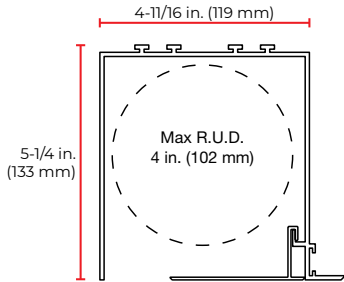

Pockets

Our newest innovation is the revolutionary ElectroPocket™. UL certified to have below the ceiling wiring. ElectroPocket's design eliminates the need for extensive on the job wiring and features a modular design that clips together at the jobsite for ease of installation and transport.

4124 Pocket