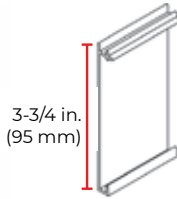

1-5/16 in. (33 mm) side channel. GLASS

2-1/2 in. (64mm) side channel with exposed hemtube and light seal for shades over 8 ft. 0 in. (2.4m).

2-5/8 in. (67mm) or 5 in. (127mm) center channel, surface mounted

BK, CA, CW, GR, QB, WH

Mecho/5 Square

BK, CA, CW, GR, QB, WH, AL

Mecho/5 Round

BK, CA, CW, GR, QB, WH, AL

Mecho/5 Reverse Roll

BK, CA, CW, GR, QB, WH

Electro/2 Mecho/5 Extended