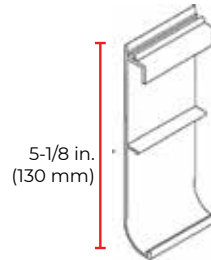

UrbanShade Double Square

Black (BK)	Alabaster (AL)	White (WH)	Clear Anodized (CA)	Quaker Bronze (QB)	Colonial White (CW)	Grey (GR)

Available UrbanShade Fascia Colors