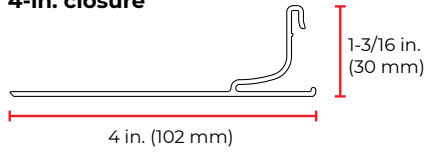

Closures and Closure Mounts

2-in. closure

4-in. closure

3-in. closure

5-in. closure

Closure mount with tile support

Closure mount

Side Channels

1-5/16 in. (33 mm) side channel. GLASS

2-1/2 in. (64mm) side channel with exposed hemtube and light seal for shades over 8 ft. 0 in. (2.4m).

2-5/8 in. (67mm) or 5 in. (127mm) center channel, surface mounted