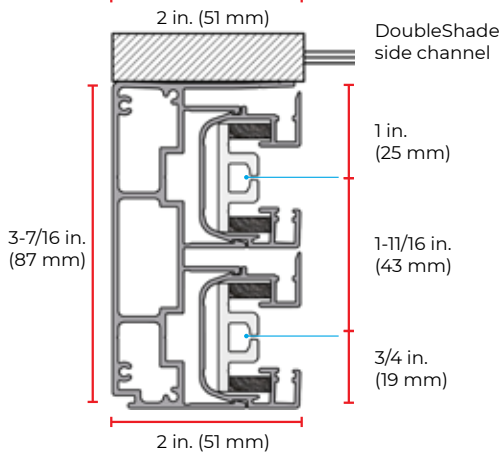

ShadeLoc Side Channels

Black (BK)	White (WH)	Clear Anodized (CA)	Quaker Bronze (QB)	Mill Untreated (for custom colors)

Available Side Channel Colors