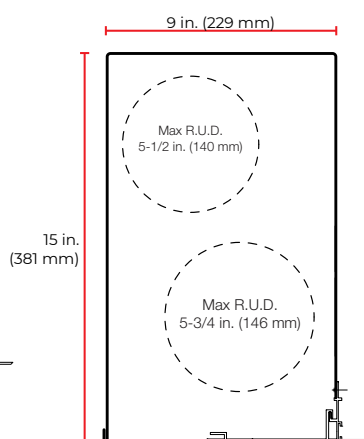

6113 DoubleShade Pocket